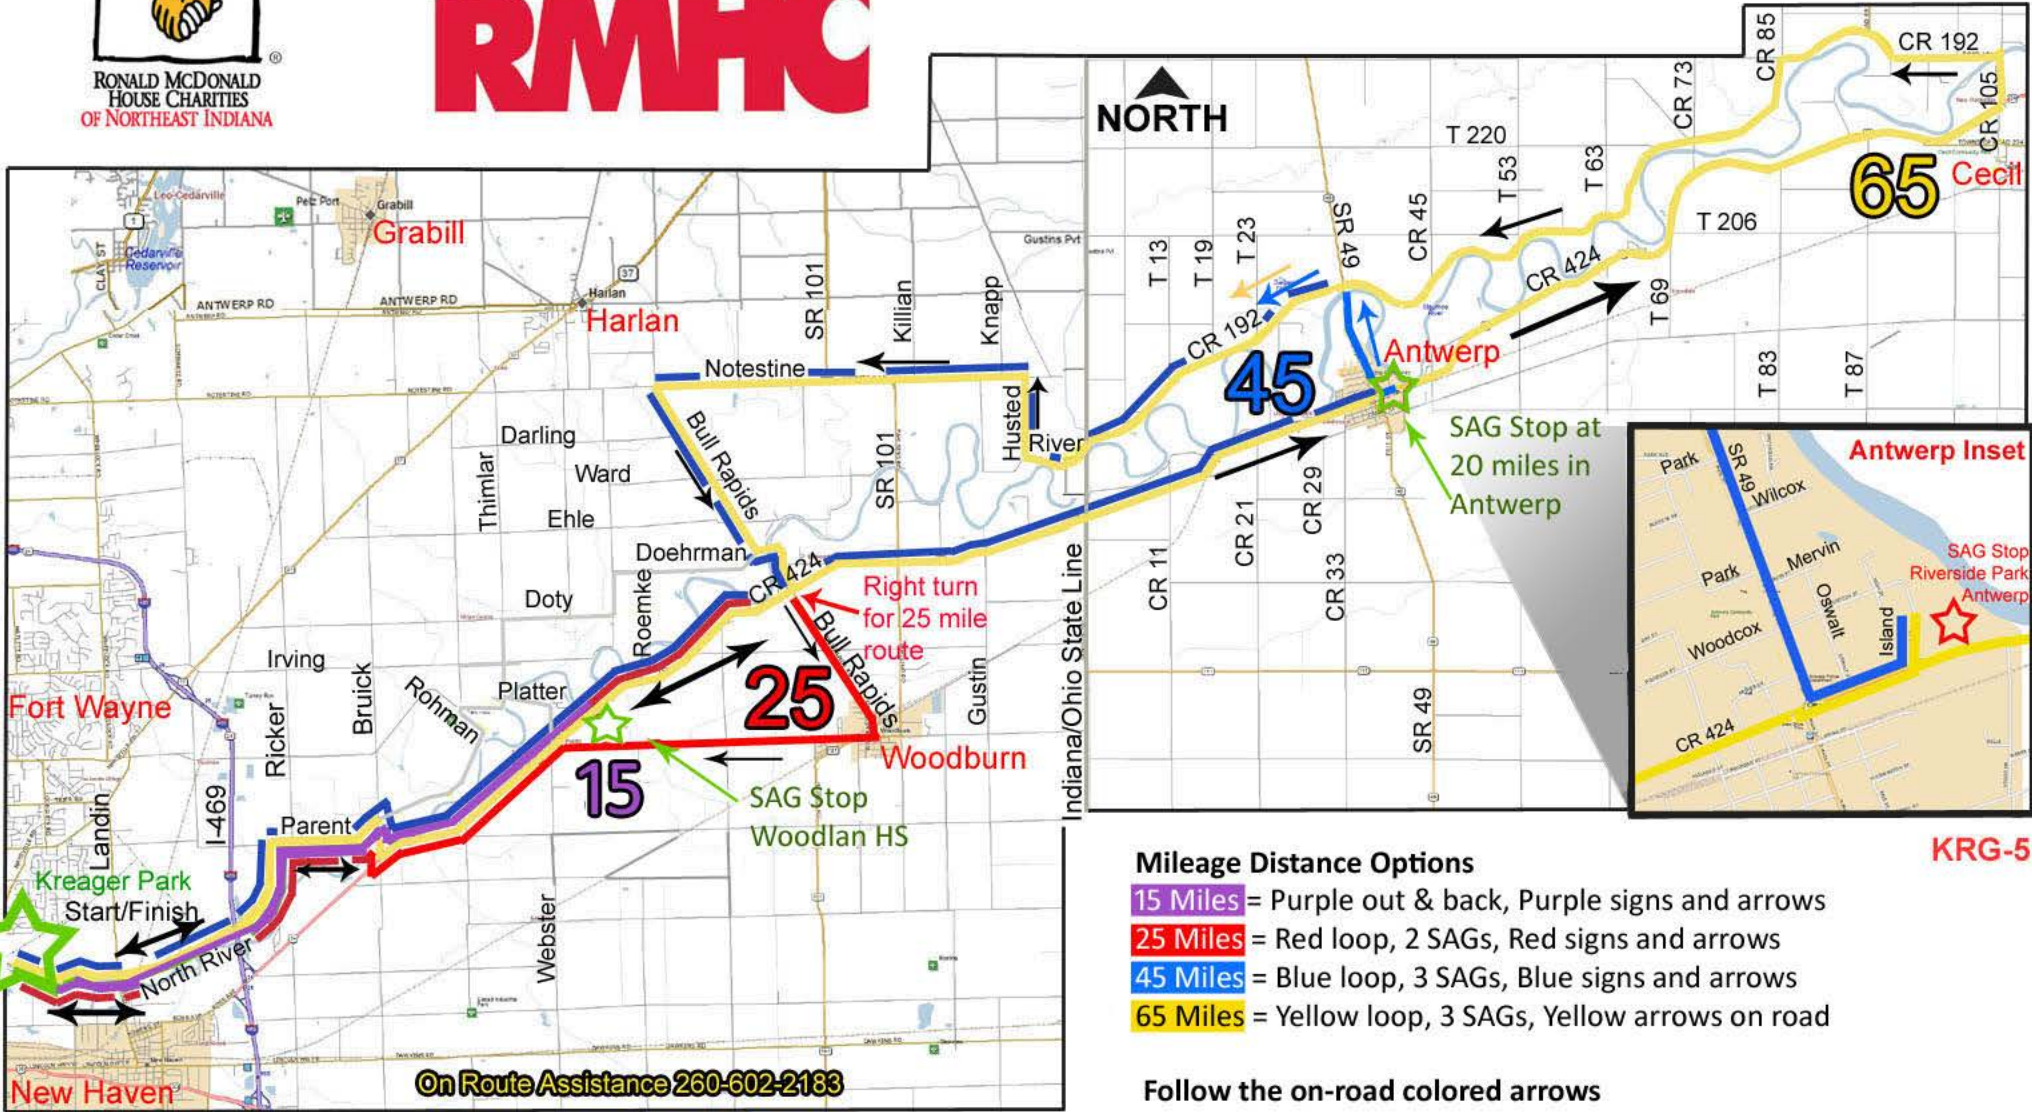

# ride RMHC

All riders must wear approved helmets

### Mileage Distance Options

- 15 Miles** = Purple out & back, Purple signs and arrows
- 25 Miles** = Red loop, 2 SAGs, Red signs and arrows
- 45 Miles** = Blue loop, 3 SAGs, Blue signs and arrows
- 65 Miles** = Yellow loop, 3 SAGs, Yellow arrows on road

### Follow the on-road colored arrows

- = Right turn
- = Straight
- = Left turn

Route mapping courtesy of

Start Location  
 Kreager Park  
 6400 North River Rd.  
 Fort Wayne, Indiana 46815

KRG-5