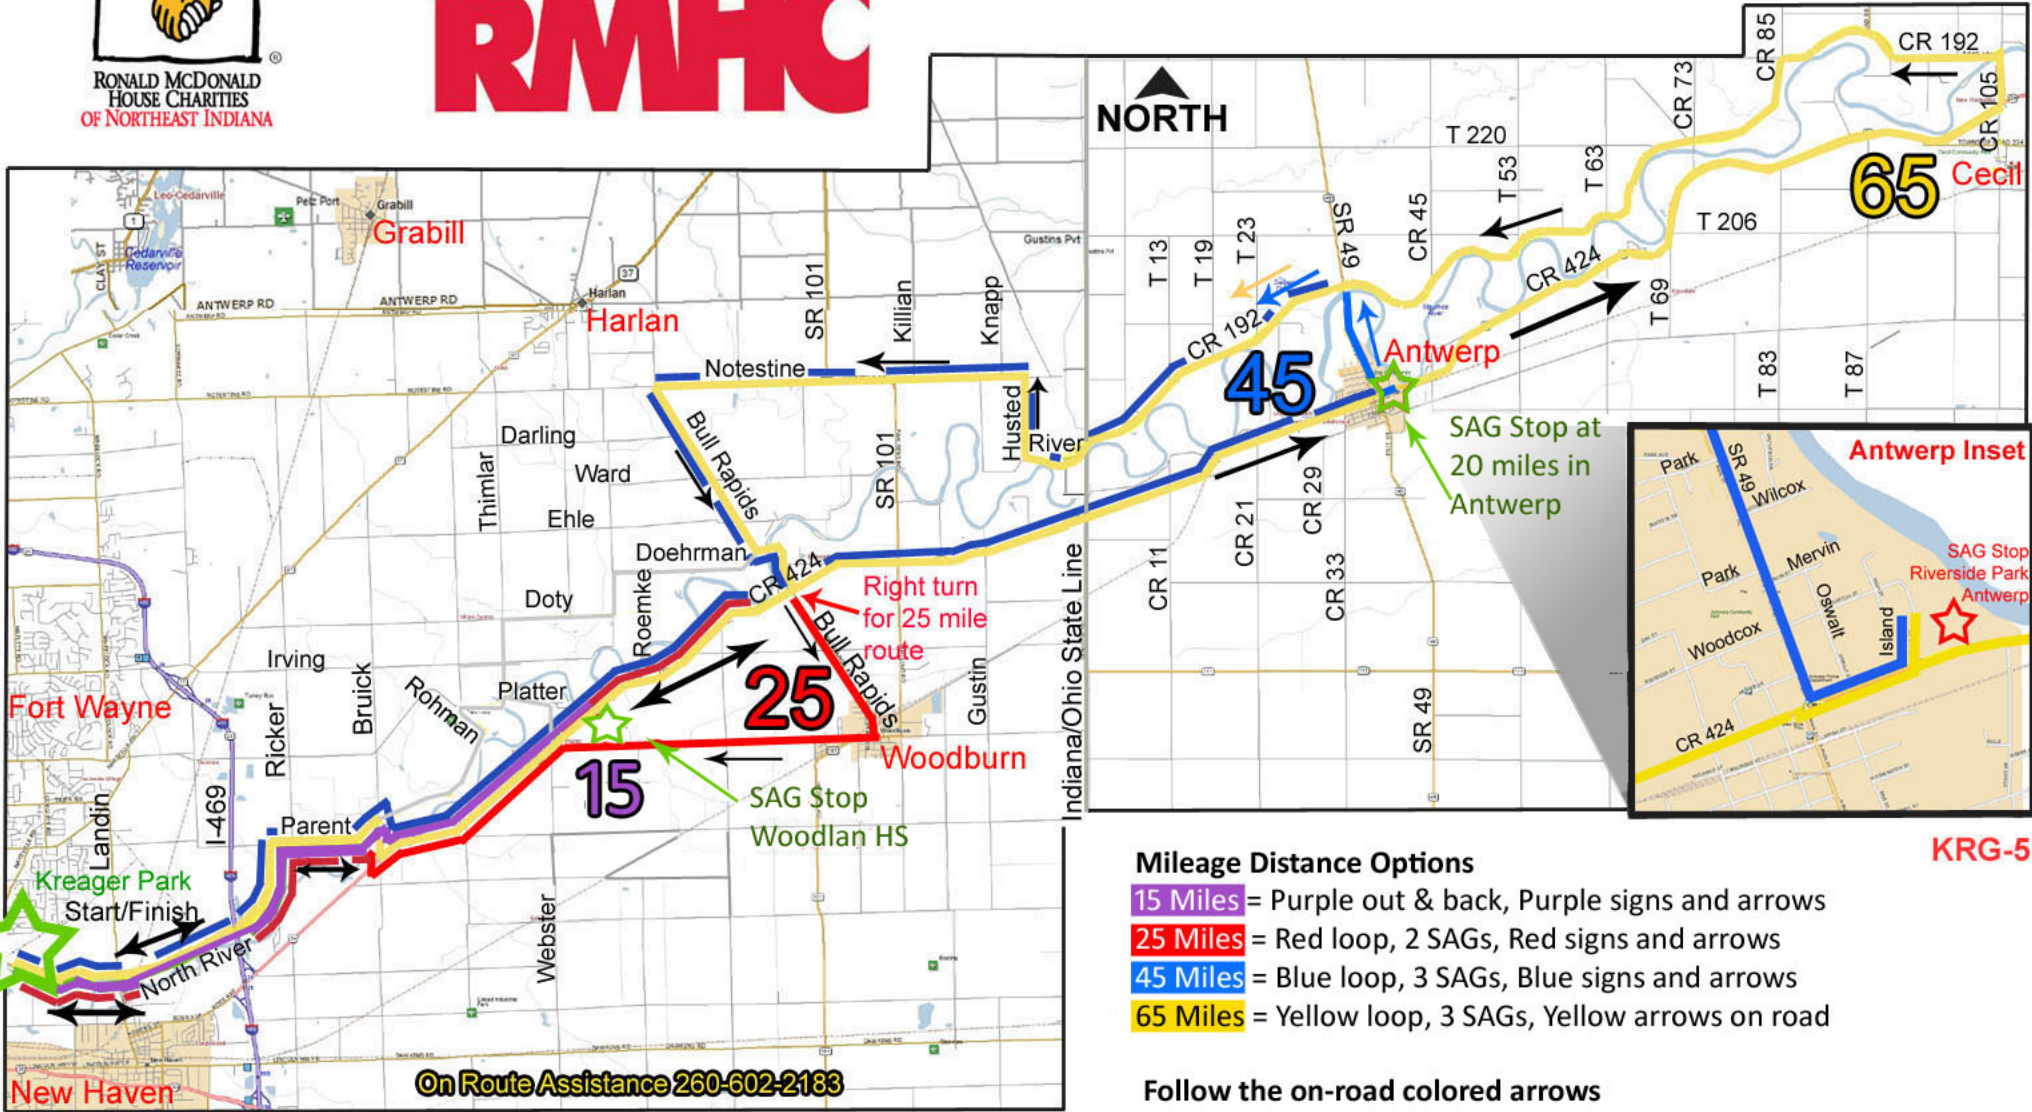

ride RMHC

All riders must wear approved helmets

Route mapping courtesy of

Start Location
 Kreager Park
 6400 North River Rd.
 Fort Wayne, Indiana 46815